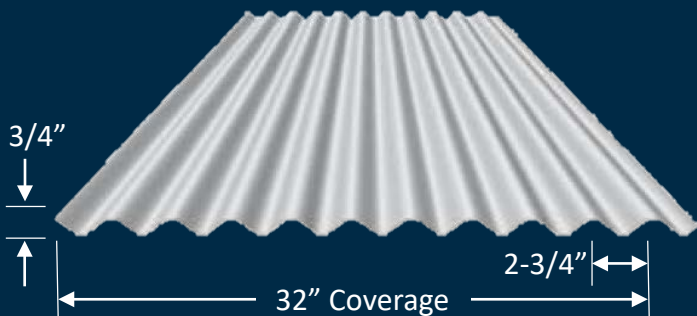

Corrugated

808-246-6600 Info@IslandMetals.com www.IslandMetals.com

Corrugated Functional and Architectural Distinction

Add strength, character, and long lasting style to both residential and commercial projects with Island Metals corrugated panel. Featuring a continuous $\frac{3}{4}$ " rolling rib that offers a timeless and classic Hawaiian building look.

32" coverage with exposed fasteners allows the Island Metals corrugated panel to cover a lot of space quickly and makes for easy installation

ACCESSORY OPTIONS FOR ISLAND METALS - CORRUGATED PROFILE

Reflective Foil Insulation

Metal Roof Sealant

- Weather-tight seal against the elements
- Exceptional adhesion
- Color match to roof

Corrugated Profile Specifications

Colors: 12 Colors & Metal Finishes Available

Coverage: 32" Net Coverage